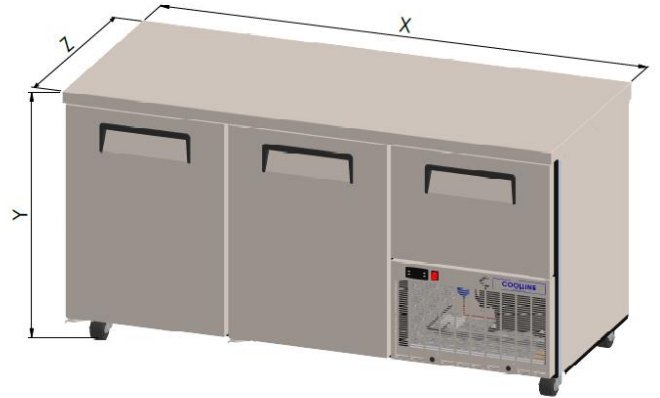

# UNDER BAR FREEZER

### STANDARD FEATURES

- ✓ High Density 60mm Polystyrene Insulation
- ✓ Self-Closing Doors (door stays open after 90°)
- ✓ Temperature Range -15°C to -20°C
- ✓ Interior Sides: Chromadek
- ✓ Inner Back: Chromadek
- ✓ Inner Bottom: BA Stainless Steel
- ✓ Inner Top: Galvanized Steel
- ✓ Exterior Top: 430 Stainless Steel
- ✓ Exterior Sides: 430 Stainless Steel
- ✓ Exterior Back: Galvanized Steel
- ✓ Exterior Bottom: Galvanized Steel
- ✓ Complies with SABS IEC 60 335-2-24
- ✓ Anti-Sweat Breaker Strips
- ✓ Standard Right-Hand Compressor Compartment
- ✓ Electronic Temperature Controller
- ✓ Digital Temperature Display
- ✓ Fan Assisted Blower Coil
- ✓ Automatic Condensate Evaporation
- ✓ Anti-Sweat Door Heaters
- ✓ Magnetic Sealing Doors
- ✓ Epoxy Coated Adjustable Shelving (1 per Full Door)
- ✓ Adjustable Foot Piece
- ✓ Refrigerant R507
- ✓ Voltage 220 Single Phase

### SIZE CHART

CODE	DESCRIPTION	HEIGHT (Y)	DEPTH (Z)	WIDTH (X)	VOLUME
BAF-01-650-FRZ	1.5 DOOR UNDERBAR FREEZER	915 mm (36 in)	650 mm (25.6 in)	1149 mm (45.2 in)	245 L (8.7 cu. ft)
BAF-02-650-FRZ	2.5 DOOR UNDERBAR FREEZER	915 mm (36 in)	650 mm (25.6 in)	1722 mm (67.8 in)	450 L (15.9 cu. ft)
BAF-03-650-FRZ	3.5 DOOR UNDERBAR FREEZER	915 mm (36 in)	650 mm (25.6 in)	2295 mm (90.4 in)	660 L (23.3 cu. ft)
BAF-01-750-FRZ	1.5 DOOR UNDERBAR FREEZER	915 mm (36 in)	750 mm (29.5 in)	1149 mm (45.2 in)	290 L (10.2 cu. ft)
BAF-02-750-FRZ	2.5 DOOR UNDERBAR FREEZER	915 mm (36 in)	750 mm (29.5 in)	1722 mm (67.8 in)	540 L (19 cu. ft)
BAF-03-750-FRZ	3.5 DOOR UNDERBAR FREEZER	915 mm (36 in)	750 mm (29.5 in)	2295 mm (90.4 in)	790 L (27.9 cu. ft)
BAF-01-850-FRZ	1.5 DOOR UNDERBAR FREEZER	915 mm (36 in)	850 mm (33.5 in)	1149 mm (45.2 in)	340 L (12 cu. ft)
BAF-02-850-FRZ	2.5 DOOR UNDERBAR FREEZER	915 mm (36 in)	850 mm (33.5 in)	1722 mm (67.8 in)	630 L (22.3 cu. ft)
BAF-03-850-FRZ	3.5 DOOR UNDERBAR FREEZER	915 mm (36 in)	850 mm (33.5 in)	2295 mm (90.4 in)	915 L (32.3 cu. ft)